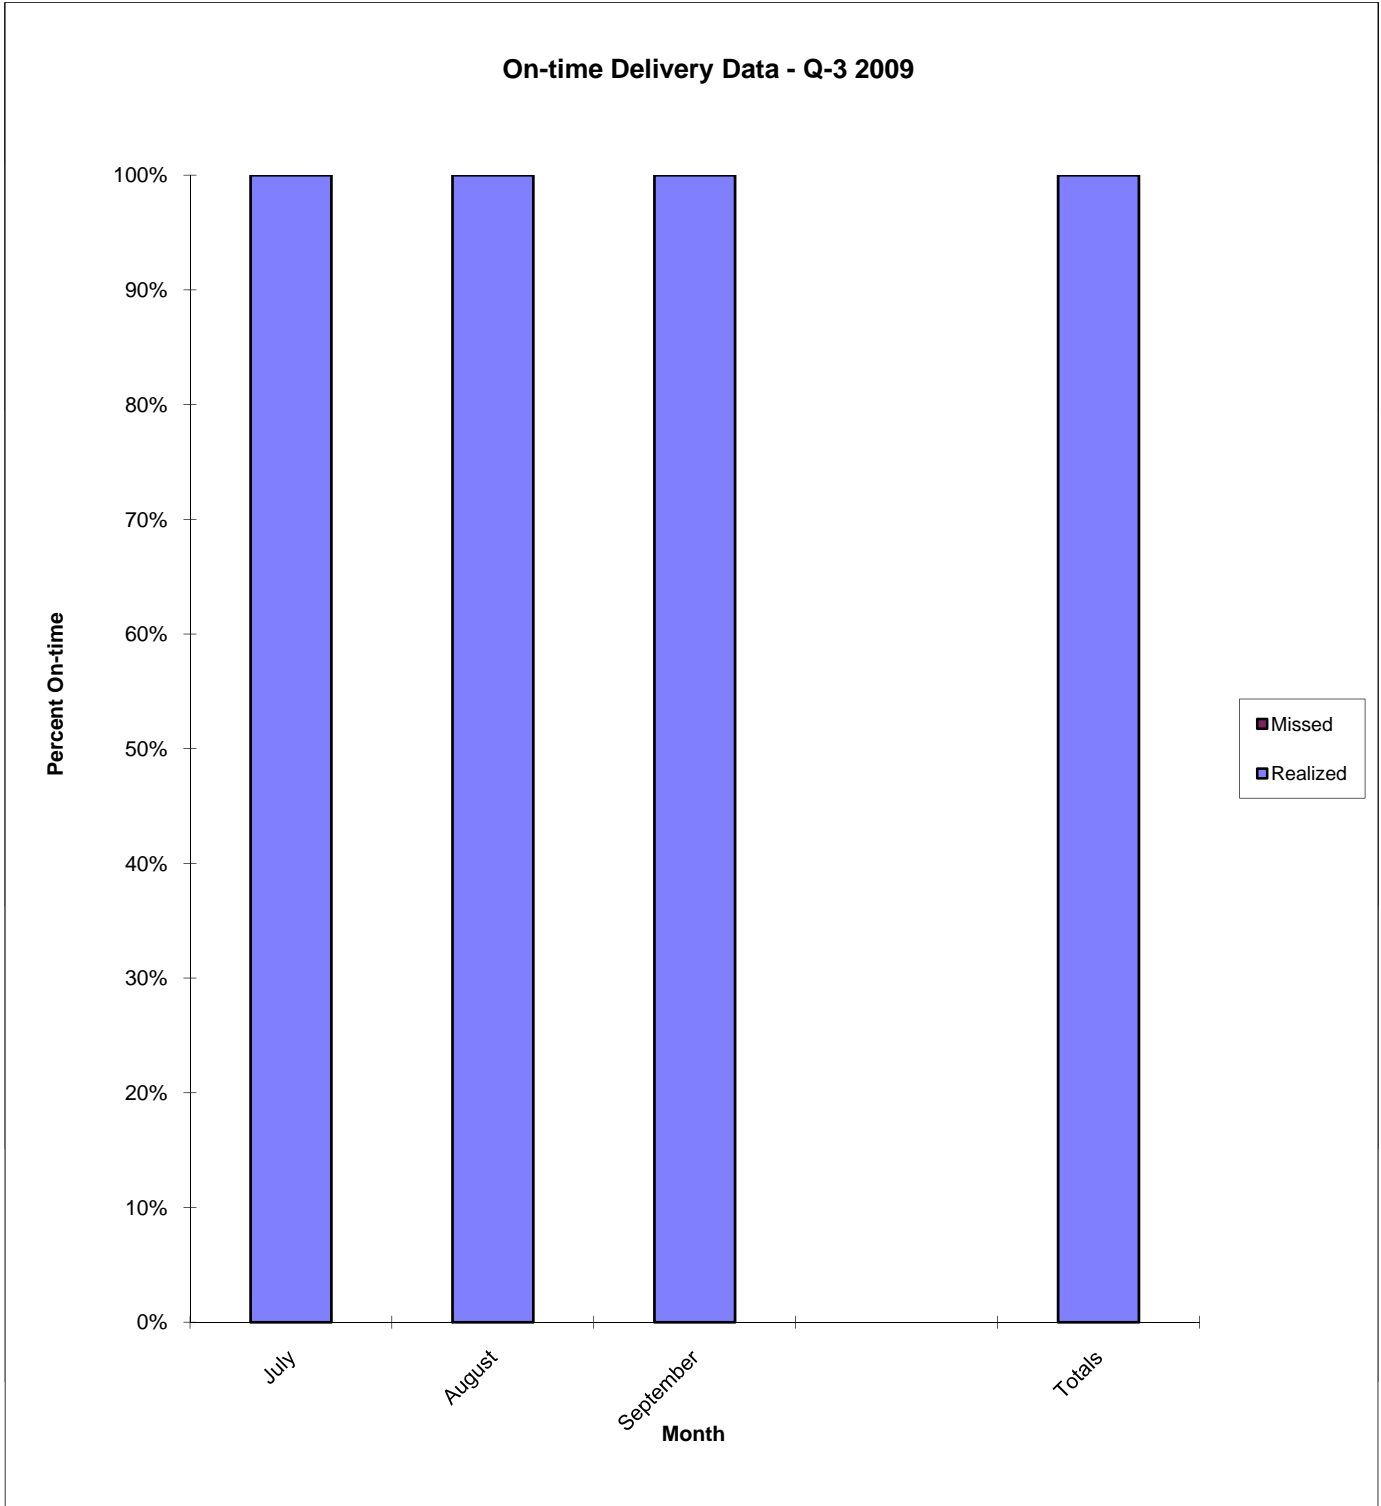

ICTC USA - Delivery Performance
Dock Dates Realized v Dock Dates Missed - Q-3 2009

Month	Dock Dates Realized	Dock Dates Missed	Percent Missed	Optional Commentary	Percent Dock Dates Realized
July	247	0	0.000%		100.000%
August	251	0	0.000%		100.000%
September	303	0	0.000%		100.000%
Totals	801	0	0.000%	% On-time	100.000%

Quality Objective = 100% On-time Delivery